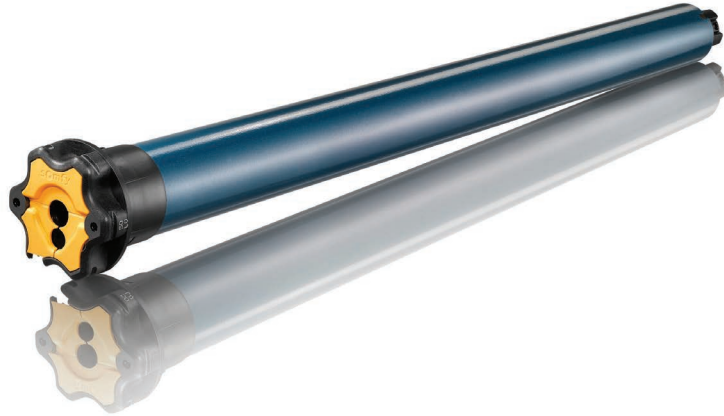

ROLLER SHADE
SONESSE 50
RESOURCE

CUT SHEET

SONESSE 50

Suits single or multiple shade bands up to 48 lbs.

SOUND LEVEL:	47dBA
SPEED:	32 rpm
VOLTAGE:	120 V - 60 Hz AC
CONTROL:	Handheld, Wireless Wall Switch, Hardwired Switch
POWER:	Hardwired, Plug-n-play
AMPERAGE:	1.2A

WHITE: Neutral
BLACK: Live
GREEN: Ground

WHITE: Neutral
RED: Direction 1
BLACK: Direction 2
GREEN: Ground

JO-VIN

WINDOW TREATMENT SPECIALISTS