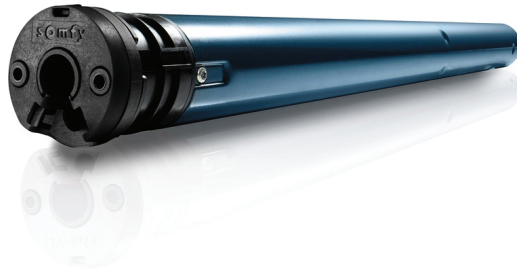

ROLLER SHADE
SONESSE 40
 RESOURCE

CUT SHEET

SONESSE 40

Suits single or multiple shade bands up to 32 lbs.

SOUND LEVEL:	47dBA
SPEED:	36 rpm
VOLTAGE:	120 V - 60 Hz AC
CONTROL:	Handheld, Wireless Wall Switch, Hardwired Switch
POWER:	Hardwired, Plug-n-play
AMPERAGE:	.95A

WHITE: Neutral
BLACK: Live
GREEN: Ground

WHITE: Neutral
RED: Direction 1
BLACK: Direction 2
GREEN: Ground

JO-VIN

WINDOW TREATMENT SPECIALISTS